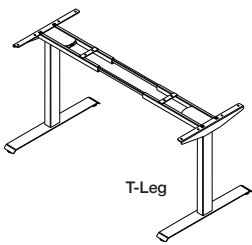

Surge™

2-Stage

SitOnIt • Seating®
sitonit.net

Add elevated design and sound ergonomics to any workspace with our Surge height-adjustable table. From a speedy base assembly to three programmable height settings for quick adjusting, you'll get up and running in no time. And the array of options makes space coordination a breeze.

Surge™

FEATURES

- Support healthy working postures, whether seated or standing
- Surge offers a height range of 26.9 to 46.6 inches (excluding top)
- Weight capacity warranty, including worksurface:
Rated load is 250 lb at 10,000 cycles; maximum load is 265 lb
- Quick installation features an enhanced and exclusive locking mechanism
- Advanced anti-collision sensor stops (and retracts) the table upon contact with any objects
- LED height display and push-button controls offer three user-customizable positions
- Available with T-leg and C-leg on adjustable glides
- 28 different durable laminate options to fit your style
- Three durable powder-coated metal finishes in silver, black or white
- Adjustment speed: 1.4 inches per second
- Operational noise level: approximately 48 dB (not including ambient noise)
- UL Certified and meets BIFMA X5.5 Certification