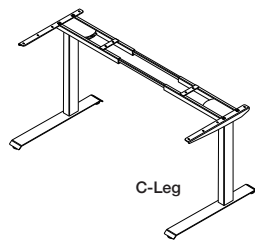

Surge™

2-Stage

SitOnIt • Seating®
sitonit.net

Add elevated design and sound ergonomics to any workspace with our Surge height-adjustable table. From a speedy base assembly to three programmable height settings for quick adjusting, you'll get up and running in no time. And the array of options makes space coordination a breeze.

Surge™

FEATURES

- Support healthy working postures, whether seated or standing
- Surge offers a height range of 26.9 to 46.6 inches (excluding top)
- Weight capacity warranty, including worksurface:
Rated load is 250 lb at 10,000 cycles; maximum load is 265 lb
- Quick installation features an enhanced and exclusive locking mechanism
- Advanced anti-collision sensor stops (and retracts) the table upon contact with any objects
- LED height display and push-button controls offer three user-customizable positions
- Available with T-leg and C-leg on adjustable glides
- 28 different durable laminate options to fit your style
- Three durable powder-coated metal finishes in silver, black or white
- Adjustment speed: 1.4 inches per second
- Operational noise level: approximately 48 dB (not including ambient noise)
- UL Certified and meets BIFMA X5.5 Certification