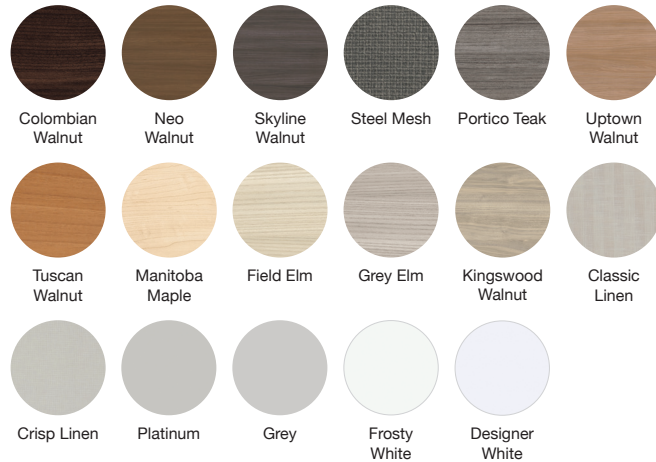

Rectangle
Supports Top Sizes
23", 29" x 46" - 82" (6" incremental)
24", 30" x 42" - 84" (6" incremental)

Tabletop finishes

GRADE 1

GRADE 2

Table base finishes